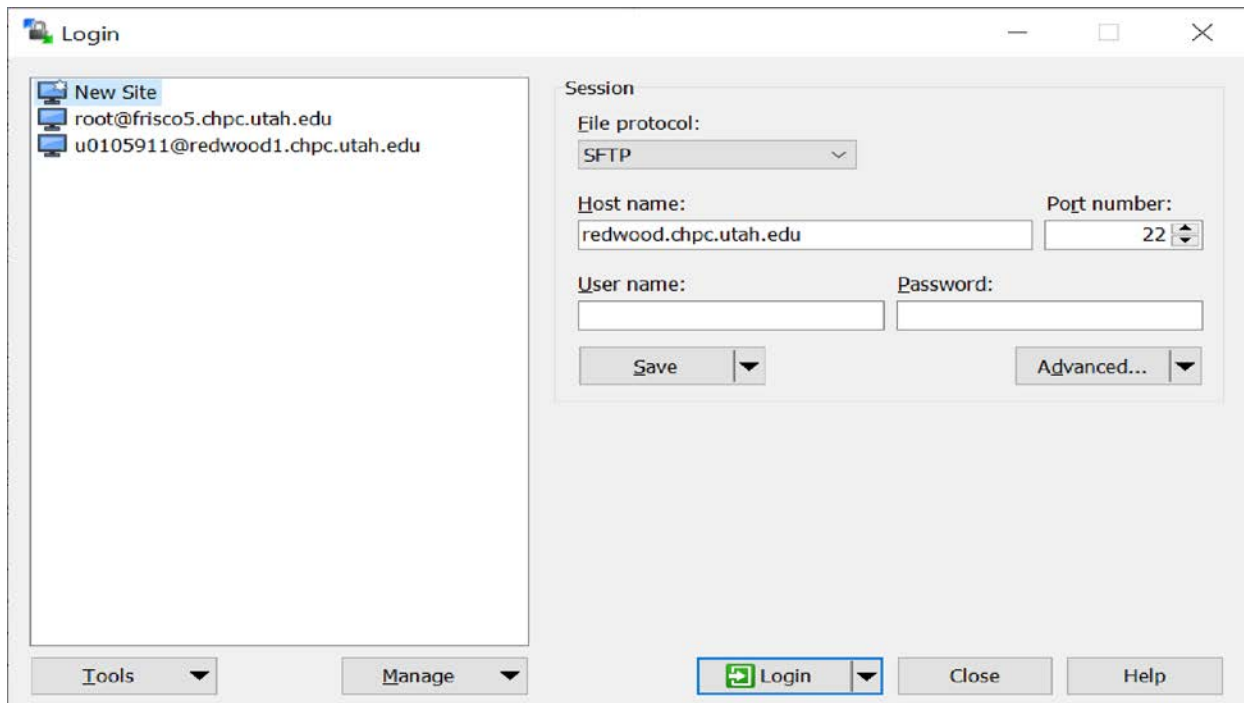

The first time you connect it will ask you to accept the host key, accept "YES"